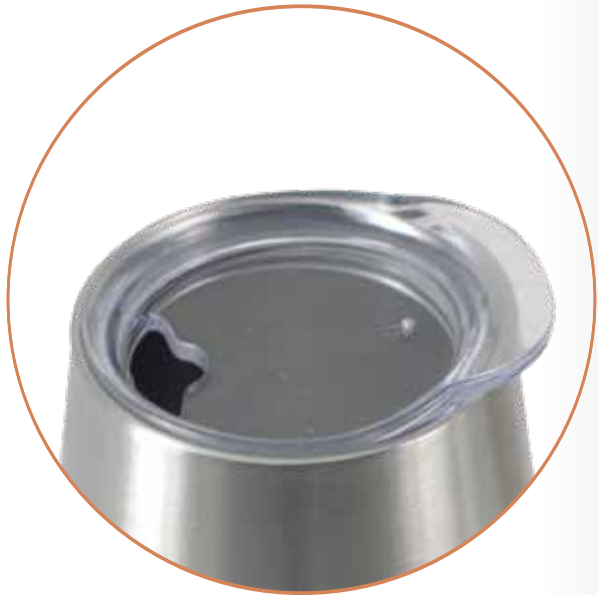

UrbanEco

BARWARE

BLEU

11oz double wall stainless steel tumbler.

- double wall stainless steel can keep hot 6 hours and cold for 24 hours.
- slider open and close lid convenience for daily use.
- made from high quality food grade 304 stainless steel that is rustproofed , sturdy, durable and anti-scratch ing. It is suitable for any occasions like hiking, cycling, camping, gym, car, office or home.
- the deep groove seal inside with a BPA FREE plastic O-ring ensures this bottle to remain leak-proof.

Item Nr : SS-579
Capacity : 11oz 330ml

Item Nr : SS-763
Capacity : 9oz 270ml

DRIVE

9oz double wall stainless steel tumbler.

- double wall stainless steel can keep hot 6 hours and cold for 24 hours.
- screw open and close lid convenience for daily use.
- made from high quality food grade 304 stainless steel that is rustproofed, sturdy, durable and anti-scratching. It is suitable for any occasions like hiking, cycling, camping, gym, car, office or home.
- the deep groove seal inside with a BPA FREE plastic O-ring ensures this bottle to remain leak-proof.

CHAMPAG

6oz double wall stainless steel tumbler.

- double wall stainless steel can keep hot 6 hours and cold for 24 hours.
- drink thru lid convenience for daily use.
- made from high quality food grade 304 stainless steel that is rustproofed , sturdy, durable and anti-scratching. It is suitable for any occasions like hiking, cycling, camping, gym, car, office or home.
- the deep groove seal inside with a BPA FREE plastic O-ring ensures this bottle to remain leak-proof.